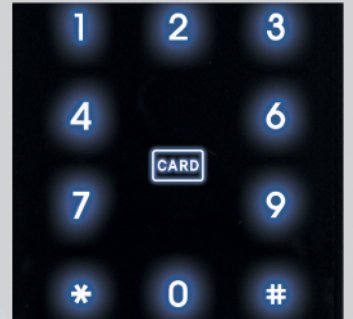

The Yale Collection -
Smarter Solutions for your home.

YDR3110

Yale Digital door lock

- Digital Rim Lock
- RF Card & Keypad
- Black

The world's favourite lock

YDR3110

Hi-Tech RF Card rim mounted
Digital Door Lock

Reliable

Convenient

Safe

Various access

Yale YDR3110 has two access solutions, PIN code or RF Card key for your convenience.

Invisible keypad

Keypad can be seen only when you touch the screen with your palm.

Operation status notification

Whenever any operation is made, the keypad informs you what is happened through different alignment of the numbers.

Missing key invalidation

Once you lose your key, it has no validation as long as you re-register rest of your keys.